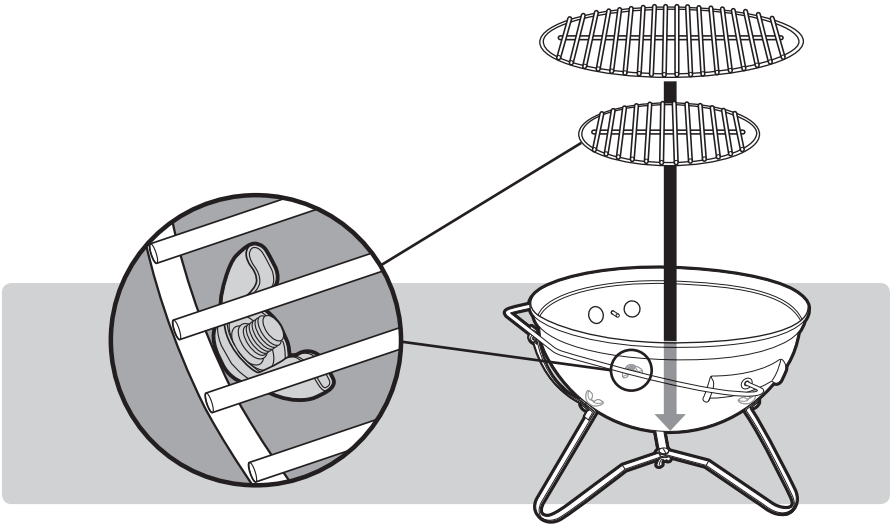

SMOKEY JOE® GOLD CHARCOAL GRILL

Read owner's guide before using the barbecue.

14½ inch
(37 cm)

55036_022811
US ENGLISH

Smokey Joe Gold 061509

1**1-****2****1-****3****3-**

5

6